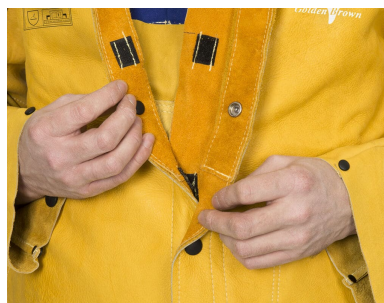

Golden Brown™ 44-5530

Giacchetta Golden Brown™ pelle fiore bovino

Sizes

L Length: 81 cm. Circumference: 112 cm.

XL Length: 86 cm. Circumference: 124 cm.

XXL Length: 91 cm. Circumference: 136 cm.

XXXL Length: 96 cm. Circumference: 148 cm.

Features

- Pelle fiore bovina
- Spessore pelle : min. 1 mm.
- KEVLAR® 3 ply

Test Results

- EN ISO 11611:2015 CLASS 2/A1+A2
- UE-000465/00